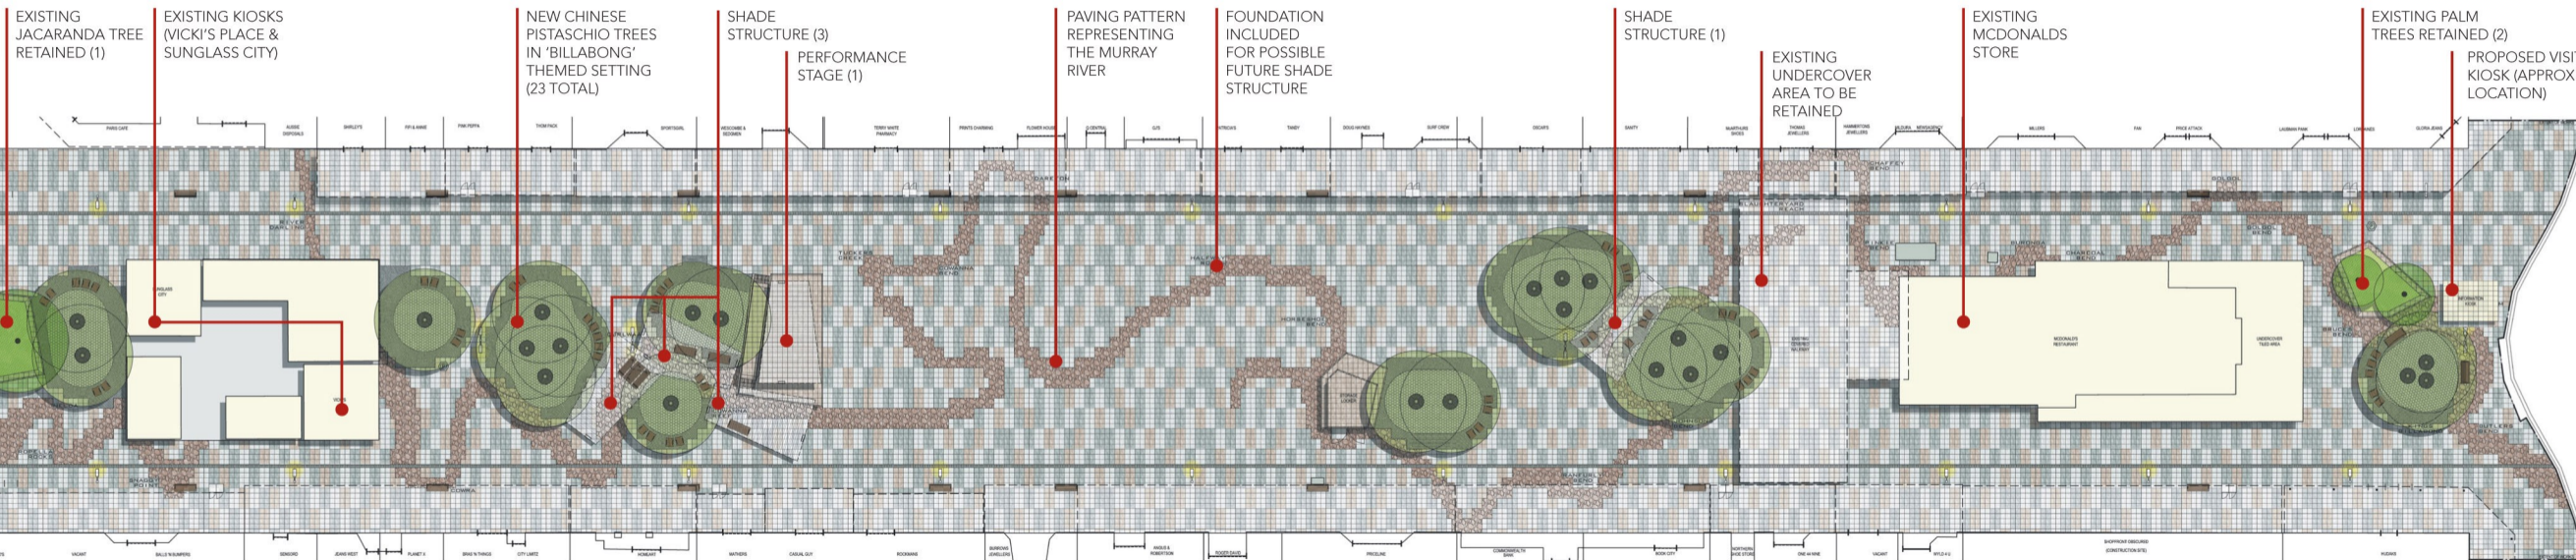

NINTH STREET

EIGHTH STREET

LANGTREE MALL – PLAN VIEW

EXISTING JACARANDA TREE RETAINED (1)

EXISTING KIOSKS (VICKI'S PLACE & SUNGLASS CITY)

NEW CHINESE PISTACHIO TREES IN 'BILLABONG' THEMED SETTING (23 TOTAL)

SHADE STRUCTURE (3)

PERFORMANCE STAGE (1)

PAVING PATTERN REPRESENTING THE MURRAY RIVER

FOUNDATION INCLUDED FOR POSSIBLE FUTURE SHADE STRUCTURE

SHADE STRUCTURE (1)

EXISTING UNDERCOVER AREA TO BE RETAINED

EXISTING MCDONALD'S STORE

EXISTING PALM TREES RETAINED (2)

PROPOSED VISITOR INFO KIOSK (APPROXIMATE LOCATION)